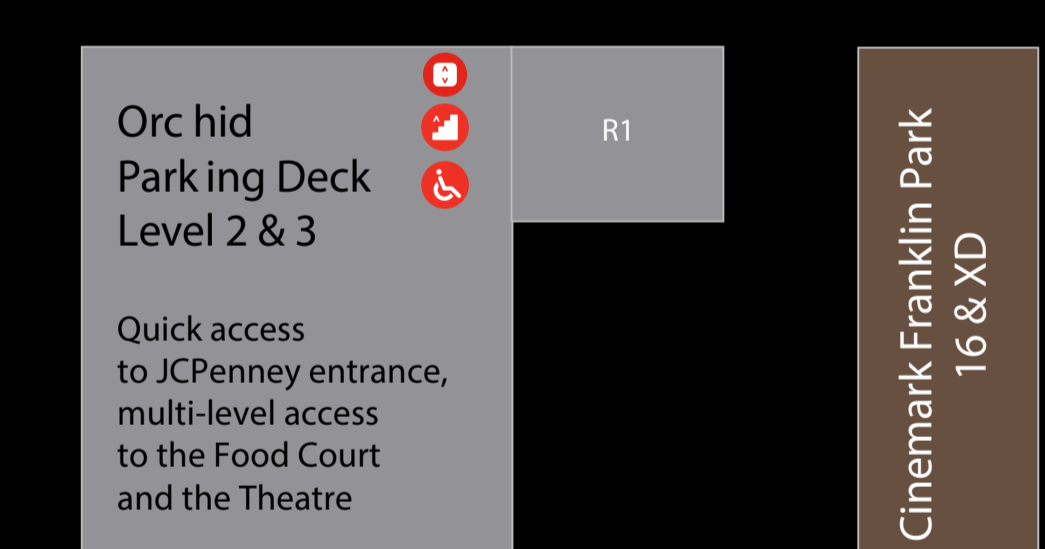

Cinema Mezzanine

Mall Services

Management Office	M
Security Office	S
Mobility Center	M
Family Play Land	F

Map Key

ATM	ATM
Baby Changing Area	Baby Changing Area
Drinking Fountain	Drinking Fountain
Elevator	Elevator
Entrance	Entrance
Escalator	Escalator
Family Parking	Family Parking
Fire Place	Fire Place
Food	Food
Handicap Accessible	Handicap Accessible
Mail Box	Mail Box
Management Office	Management Office
Mobility Center	Mobility Center
Restrooms	Restrooms
Family Lounge	Family Lounge
ProMedica Family Lounge	ProMedica Family Lounge
Security	Security
Stairs	Stairs
Stroller Rentals	Stroller Rentals
Toledo Community Police Station	Toledo Community Police Station
Family Play Land	Family Play Land