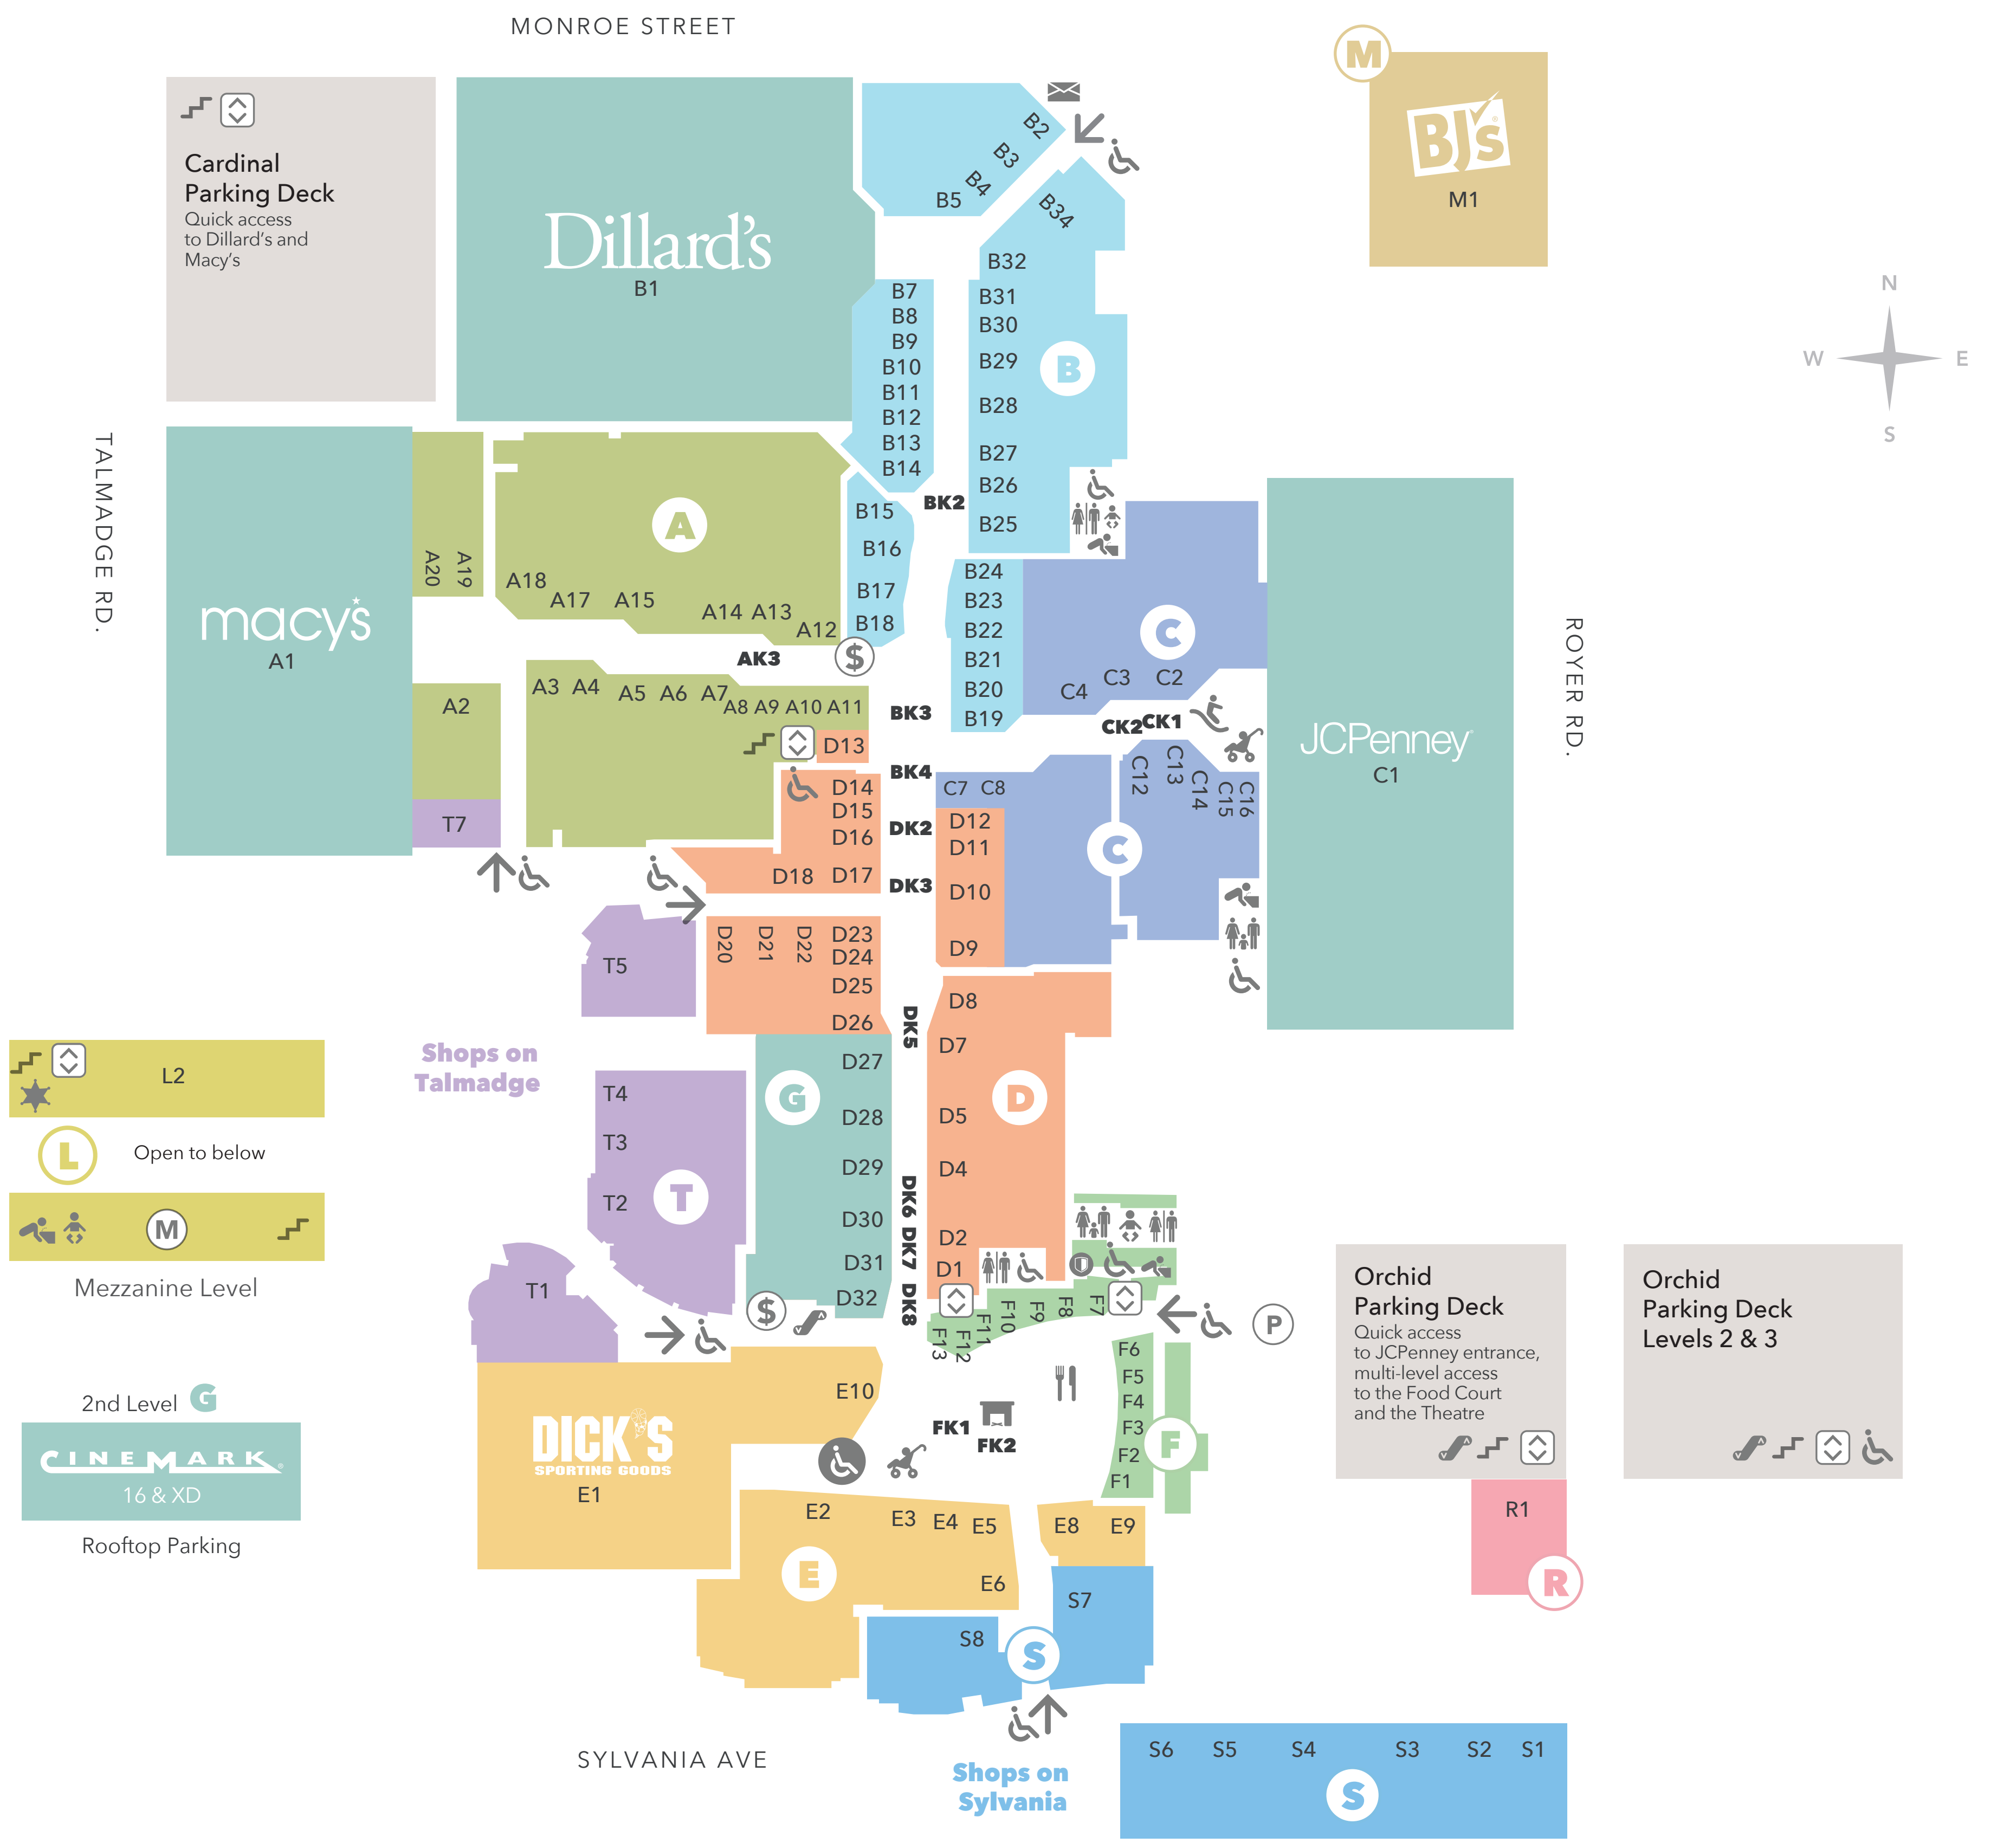

Franklin Park MALL

DEPARTMENT STORES

- E1 Dick's Sporting Goods
- B1 Dillard's
- C1 JCPenney
- A1 Macy's

WOMEN'S APPAREL

- B30 Aerie
- D28 Altar'd State
- D31 City Girl
- D29 Dry Goods
- A9 Francesca's Collections
- D21 Finicky
- B13 Jasmine Intimates
- A12 LA7
- D26 Lane Bryant
- S3 Maurice's
- D4 Pink
- T2 Talbots
- D17 Torrid
- A2 Versona
- A14 Victoria's Secret
- A17 Windsor

MEN'S APPAREL

- B28 Champs Sports
- B25 City Man
- D24 House of Hoops
- T7 Premium Stitches
- A4 Ticknors

MEN'S & WOMEN'S APPAREL

- D8 Abercrombie & Fitch
- D10 Aéropostale
- B29 American Eagle Outfitters
- A3 Banana Republic
- B22 BoxLunch
- E4 Buckle
- A18 Customized Teez
- A5 Eddie Bauer
- E10 Express/Express Men
- C13 Finish Line
- E2 Forever 21
- A15 H&M
- D27 Hollister
- B11 Hot Topic
- A8 J. Crew Factory
- C4 Jimmy Jazz
- D9 Leather Company
- S5 Old Navy
- B5 PacSun
- C3 rue21
- D15 Vans
- A13 Zumiez

CHILDREN'S APPAREL & TOYS

- D7 Build-A-Bear Workshop
- C12 The Children's Place
- C13 Finish Line
- B9 GameStop
- A15 H&M
- A8 J. Crew Factory
- B27 Justice
- C2 Kids for Less
- S5 Old Navy
- B31 Toy Land

SHOES

- D30 Aldo
- B28 Champs Sports
- B16 Clarks
- E1 Dick's Sporting Goods
- B26 D'Moda Shoes
- S6 DSW
- C13 Finish Line
- D25 Foot Locker
- D24 House of Hoops
- C4 Jimmy Jazz
- E3 Journeys
- B10 Journeys Kidz
- D32 Skechers
- B12 Underground by Journeys
- D15 Vans
- A13 Zumiez

ATHLETIC APPAREL & EQUIPMENT

- B28 Champs Sports
- E1 Dick's Sporting Goods
- C13 Finish Line
- D25 Foot Locker
- D24 House of Hoops
- C4 Jimmy Jazz
- C8 Lids
- B32 Locker Room by Lids

JEWELRY & ACCESSORIES

- B15 Claire's Boutique
- E8 Diamonds Forever
- B20 Fixology
- A9 Francesca's Collections
- A11 GND Diamonds
- D11 Icing by Claire's
- DK5 Jewelry Express
- CK2 Jordan Jewelers
- B19 Kay Jewelers
- B24 Pandora
- DK2 Piercing Pagoda
- C7 Rogers and Hollands
- AK3 Sunburst Jewelers
- D14 Sunglass Hut

HEALTH & BEAUTY

- D2 Bath & Body Works/ White Barn
- B33 Beaute Asylum Salon
- B4 Brow Art 23
- E6 Brow Art 23
- D18 California Nails
- A10 D'OR24K Prestige
- B1 Dillard's Hair Salon
- T4 Espres Nails and Spa
- B2 GNC
- E5 Perfumania
- C1 The Salon By InStyle (Inside JCPenney)
- A7 Sephora
- S4 ULTA
- A14 Victoria's Secret Beauty

EYE WEAR & EYE CARE

- C1 JCPenney Optical
- A19 LensCrafters
- D14 Sunglass Hut

HOME FURNISHINGS & ACCESSORIES

- C2 Kids for Less
- B21 Yankee Candle Company

SPECIALTY STORES

- CK1 All Smiles Aboard Trackless Train
- D7 Build-A-Bear Workshop
- D12 Cell Doc
- B9 GameStop
- D23 Godiva Chocolatier
- C1 JCPenney Portrait Studio
- DK6 Mobile Station
- E5 Perfumania
- C16 Spencer's
- B17 Things Remembered
- C14 Vaporworld
- B21 Yankee Candle Company

ELECTRONICS & WIRELESS COMMUNICATION SERVICES

- D5 Apple Store
- D16 AT&T Mobility
- DK7 Boost Mobile
- B23 T-Mobile

RESTAURANTS & EATERIES

- BK2 Auntie Anne's
- T5 bd's Mongolian Grill
- M1 BJ's Restaurant & Brewhouse
- S7 Black Rock Bar & Grill

CINEMARK FRANKLIN PARK 16 & XD CINEMA/THEATER

- G (Escalator to theater located next to Express/Express Men)
- G Edy's Ice Cream
- G Crave Bar & Grill
- G Starbucks
- G Pizza Hut

FOOD COURT