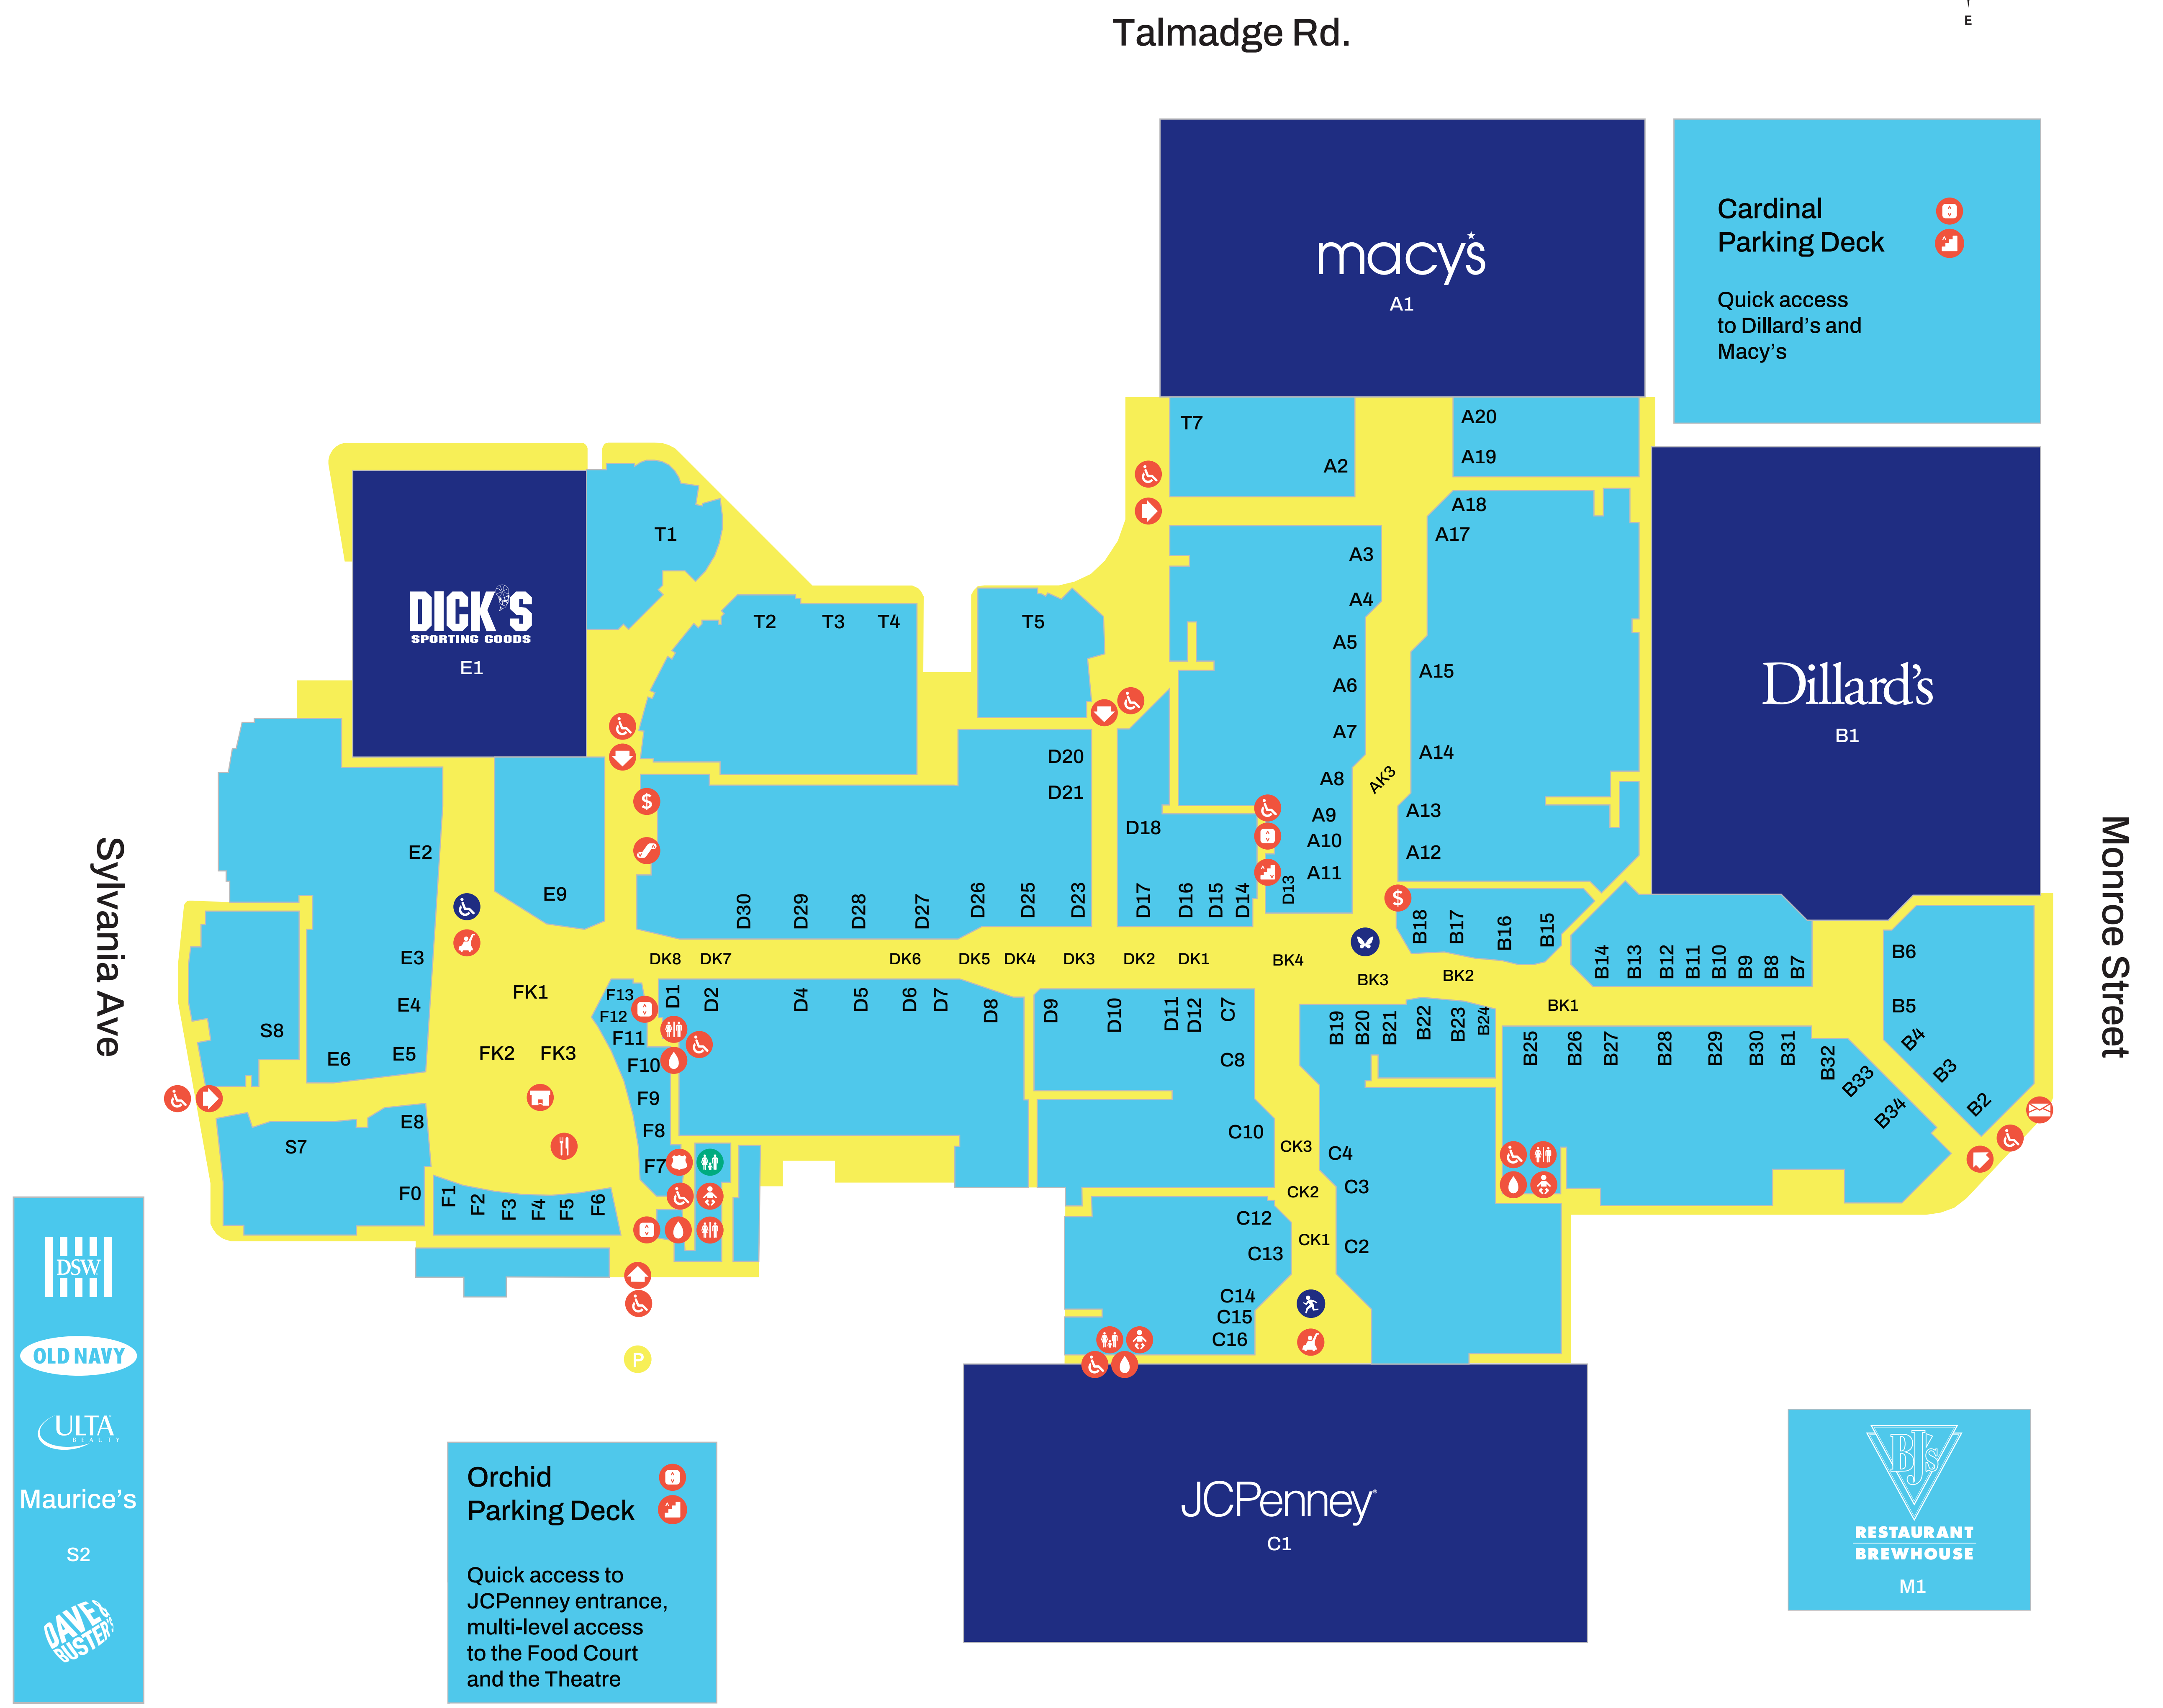

WHERE YOU BELONG

LEGEND

MAP KEY

- ATM
- Baby Changing Area
- Drinking Fountain
- Elevator
- Entrance
- Escalator
- Family Parking
- Fire Place
- Food
- Handicap Accessible
- Mail Box
- Management Office
- Mobility Center
- Restrooms
- Family Lounge
- ProMedica Family Lounge
- Security
- Stairs
- Stroller Rentals
- Toledo Community Police Station
- Family Play Land
- Public Art Installation

MALL SERVICES

- Management Office
- Security Office
- Mobility Center
- Family Play Land

DEPARTMENT STORES

- Dick's Sporting Goods E1
- Dillard's B1
- JCPenney C1
- Macy's A1

WOMEN'S APPAREL

- Aerie B30
- Altar'd State D28
- Dry Goods D29
- LA7 B13
- Lane Bryant D26
- Maurice's S3
- Pink D4
- Talbots T2
- Torrid D17
- Versona A2
- Victoria's Secret A14
- Windsor A17

MEN'S APPAREL

- Champs Sports B28
- Foot Locker D25
- Premium Stitches T7
- Solo Men's Wear B6
- Ticknors A4

MEN'S & WOMEN'S APPAREL

- Abercrombie & Fitch D8
- Aéropostale D10
- American Eagle Outfitters B29
- BAG B32
- BoxLunch B22
- Buckle E4
- Customized Teez A18
- Eddie Bauer A5
- Forever 21 E2
- H&M A15
- Hollister D27
- Hot Topic B11
- J. Crew Factory A8
- JD Sports D30
- Leather Company D9
- Old Navy S5
- PacSun B5
- Saint James E9
- Snipes B27
- Vans D15
- Zumiez A13

CHILDREN'S APPAREL & TOYS

- Build-A-Bear Workshop D7
- GameStop B9
- GO! Calendars, Games & Toys A7
- H&M A15
- J. Crew Factory A8
- Kids for Less C2
- Old Navy S5
- Toy Land B31
- Toys R Us A1

SHOES

- Champs Sports B28
- D'Moda Shoes B16
- Dick's Sporting Goods E1
- DSW S6
- Foot Locker D25
- JD Sports D30
- Journeys E3
- Journeys Kidz B10
- Shoe Dept. Encore C10
- Snipes B27
- Sole Status A3
- Underground by Journeys B12
- Vans D15
- Zumiez A13